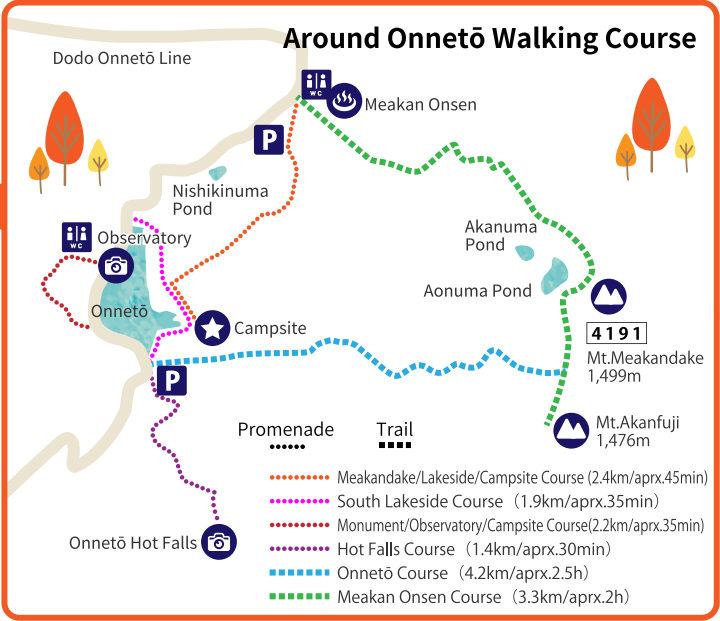

# Around Lake Akan Autumn Leaves MAP

Search For Nearby Places

MAP Number Search

#### Sightseeing Spot

- 4178 Lake Akan
- 4216 Lake Akan Pleasure Boat
- 4181 Marimo Exhibition and Observation Center
- 4361 Onnetō
- 4189 Takimi Bridge
- 4187 Sokodai
- 4188 Lake Taro and Jiro
- 4190 Mt. O' akan-dake
- 4191 Mt. Me' Akan-dake

#### Onsen(Hot Spring)

- 4185 Akanko Onsen

#### List of Icons

- 1 Autumn leaves spot
- Walking course
- H Hotel
- Photogenic spot
- Restaurant
- Cafe
- Spa & footbath
- Shopping spot
- Shrine & temple
- Event & activity
- Rent-a-bicycle
- Bus stop