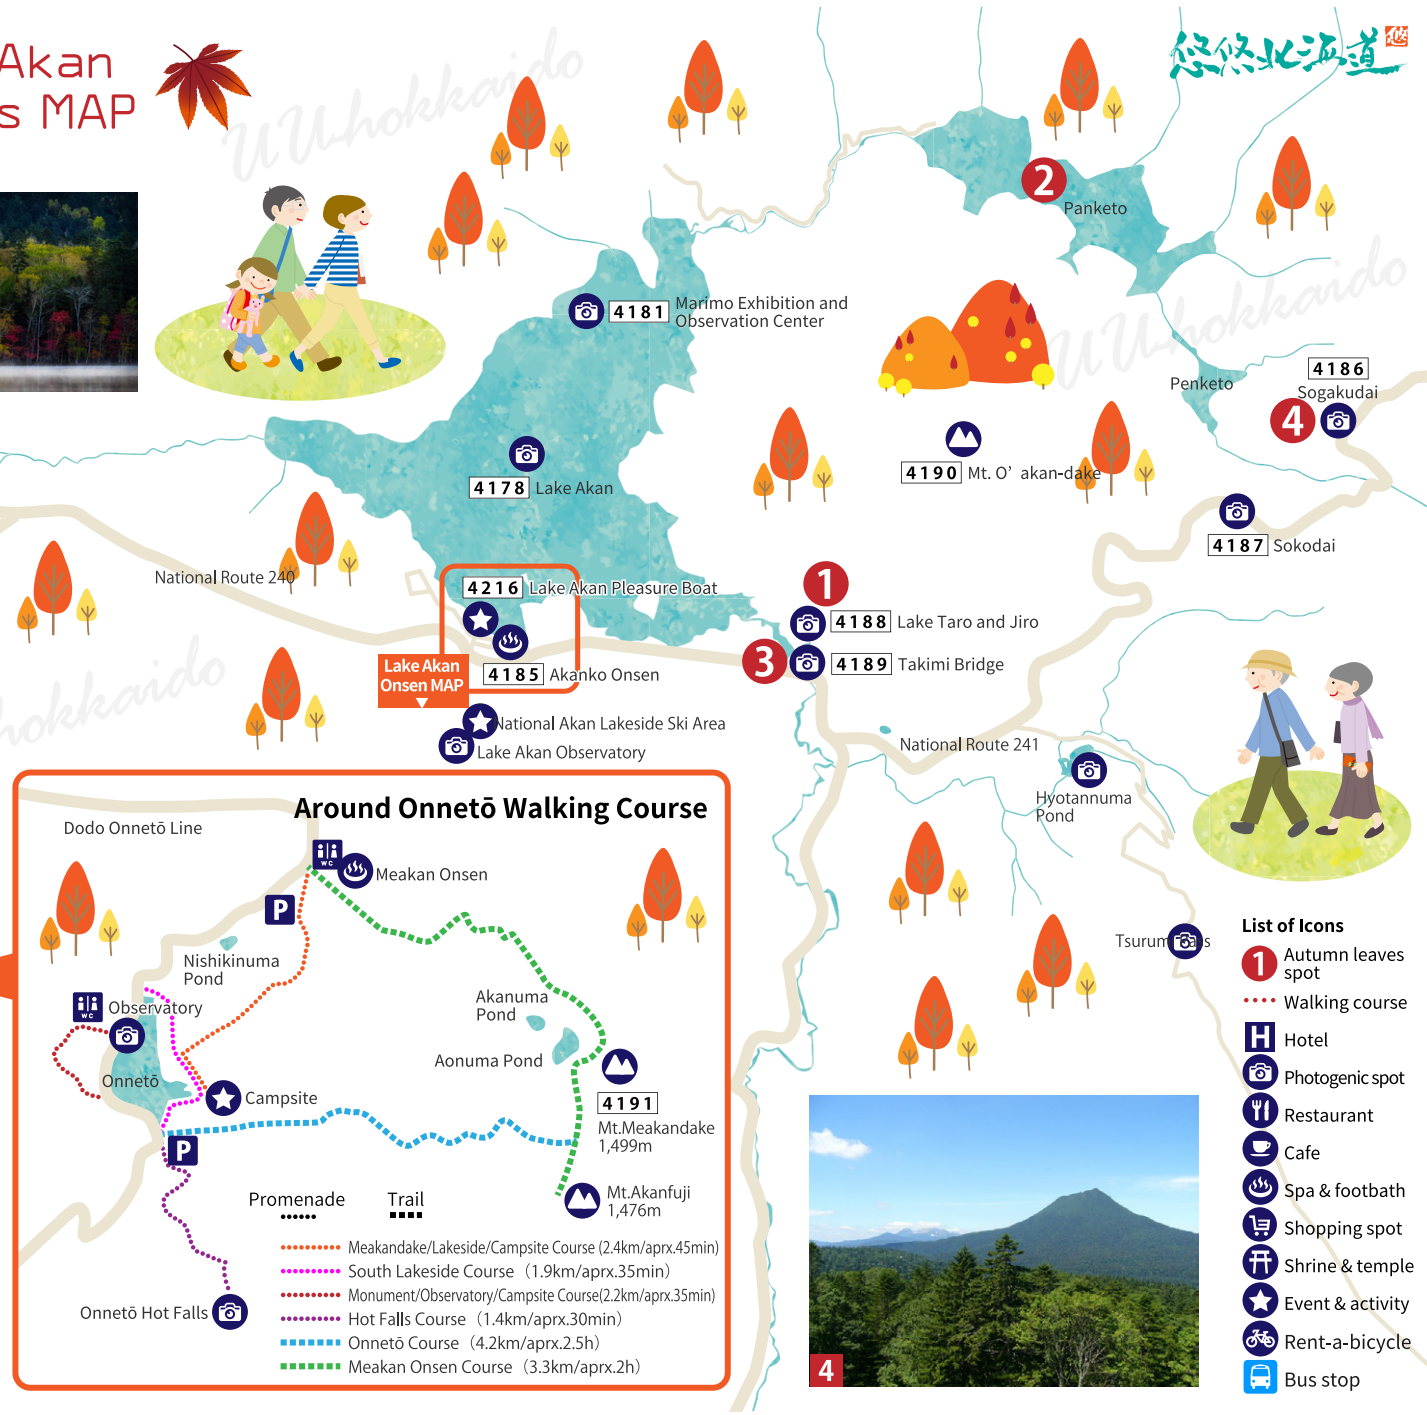

# Around Lake Akan Autumn Leaves MAP

Search For Nearby Places

MAP Number Search

#### Sightseeing Spot

- 4178 Lake Akan
- 4216 Lake Akan Pleasure Boat
- 4181 Marimo Exhibition and Observation Center
- 4361 Onnetō
- 4189 Takimi Bridge
- 4187 Sokodai
- 4188 Lake Taro and Jiro
- 4190 Mt. O' akan-dake
- 4191 Mt. Me' Akan-dake

#### Onsen(Hot Spring)

- 4185 Akanko Onsen

#### List of Icons

- 1 Autumn leaves spot
- Walking course
- H Hotel
- Photogenic spot
- Restaurant
- Cafe
- Spa & footbath
- Shopping spot
- Shrine & temple
- Event & activity
- Rent-a-bicycle
- Bus stop