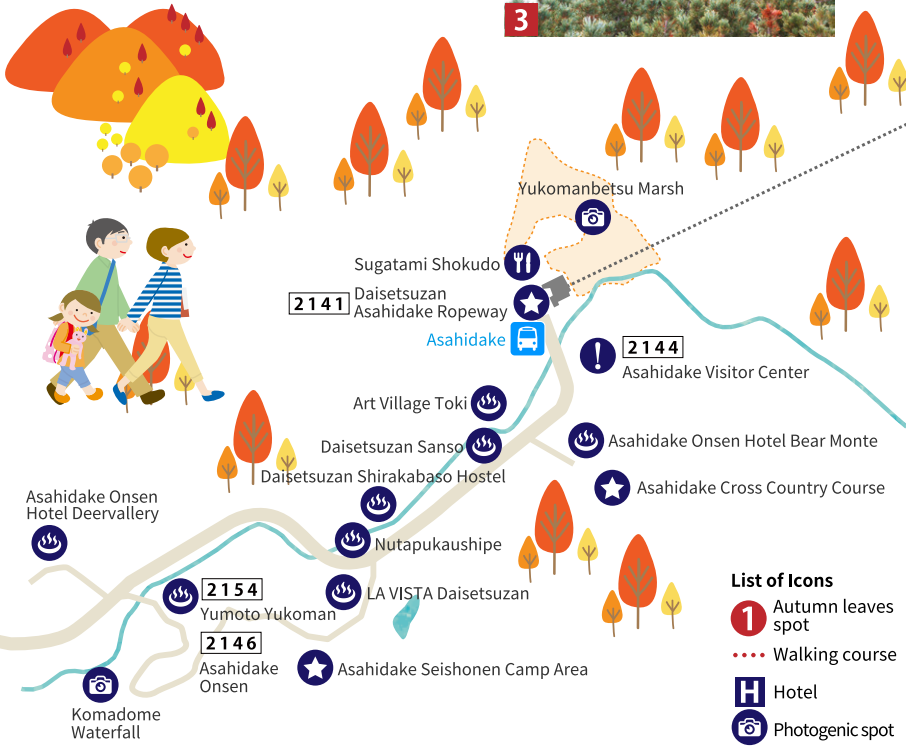

Mt. Asahidake Autumn leaves MAP

Search for Nearby Places

MAP Number Search

Sightseeing Spot

- 2143 Sugatami Pond
- 2141 Daisetsuzan Asahidake Ropeway
- 2145 Asahidake
- 2027 Daisetsuzan National Park

Hot Spring(Outdoor Bath)

- 2146 Asahidake Onsen
- 2154 Yumoto Yukoman

Information Center

- 2144 Asahidake Visitor Center

Traffic

- 2157 Bus stop Asahidake

- List of Icons**
- 1 Autumn leaves spot
 - ... Walking course
 - H Hotel
 - 📷 Photogenic spot
 - 🍴 Restaurant
 - ☕ Cafe
 - ♨️ Spa & footbath
 - 🛒 Shopping spot
 - 🏯 Shrine & temple
 - ★ Event & activity
 - 🚲 Rent-a-bicycle
 - 🚌 Bus stop