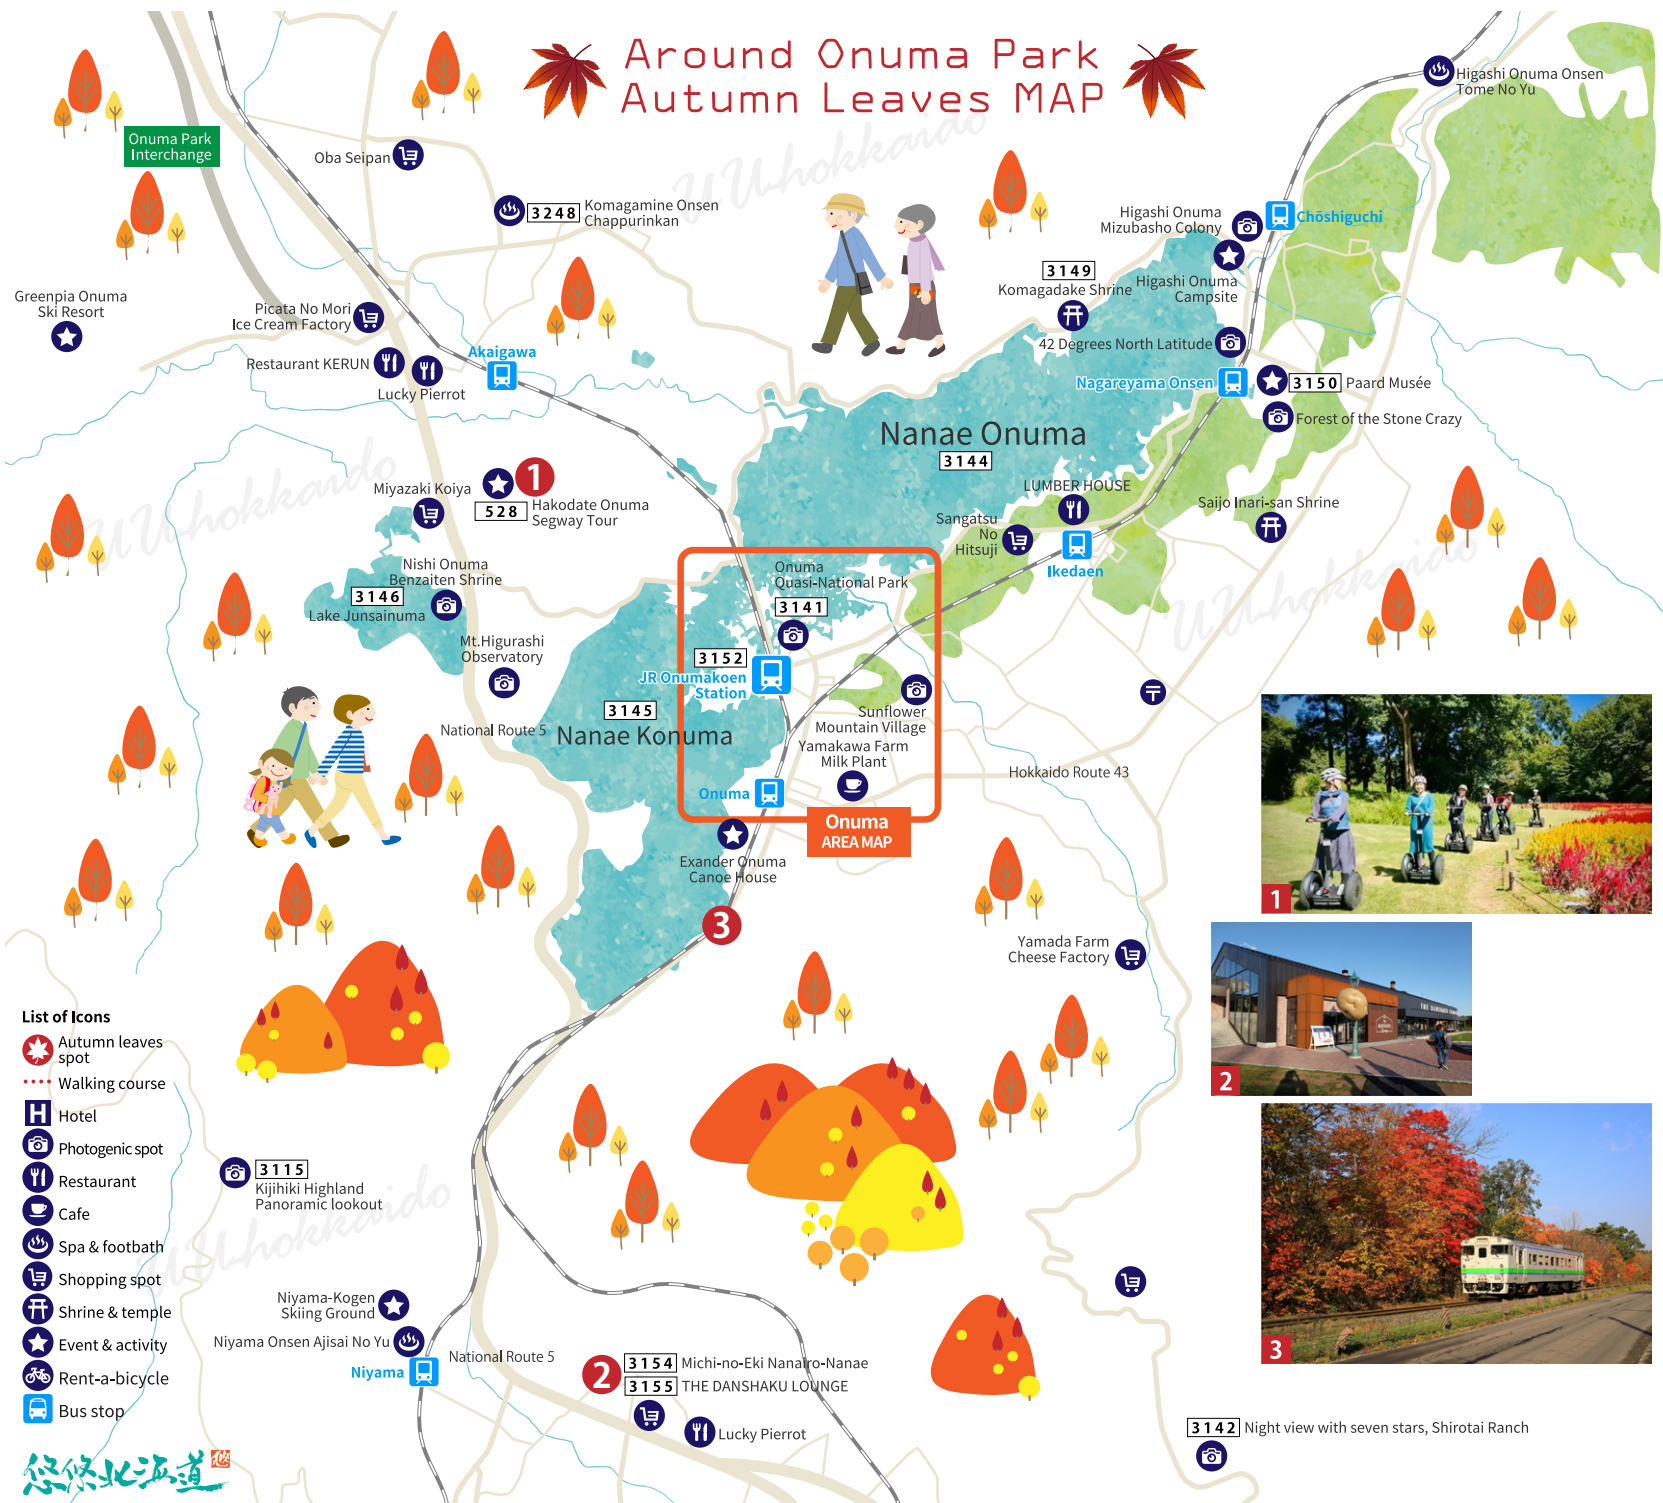

Around Onuma Park Autumn Leaves MAP

- List of Icons**
- Autumn leaves spot
 - Walking course
 - Hotel
 - Photogenic spot
 - Restaurant
 - Cafe
 - Spa & footbath
 - Shopping spot
 - Shrine & temple
 - Event & activity
 - Rent-a-bicycle
 - Bus stop

Search for Nearby Places

MAP Number Search

Sightseeing Spot

- 3141** Onuma Quasi-National Park
- 3144** Nanae Onuma
- 3145** Nanae Konuma
- 3146** Lake Junsainuma
- 3142** Night view with seven stars, Shirotai Ranch
- 3115** Kijihiki Highland Panoramic lookout
- 3148** Hakodate Nanae Snowpark

Gourmet Food / Shopping

- 3155** THE DANSHAKU LOUNGE
- 3154** Michi-no-Eki Nanae-Nanae

Activity

- 528** Hakodate Onuma Segway Tour
- 3150** Paard Musée

Shrine

- 3149** Komagadake Shrine

Onsen(Hot Spring)

- 3248** Komagamine Onsen Chappurinkan

3142 Night view with seven stars, Shirotai Ranch